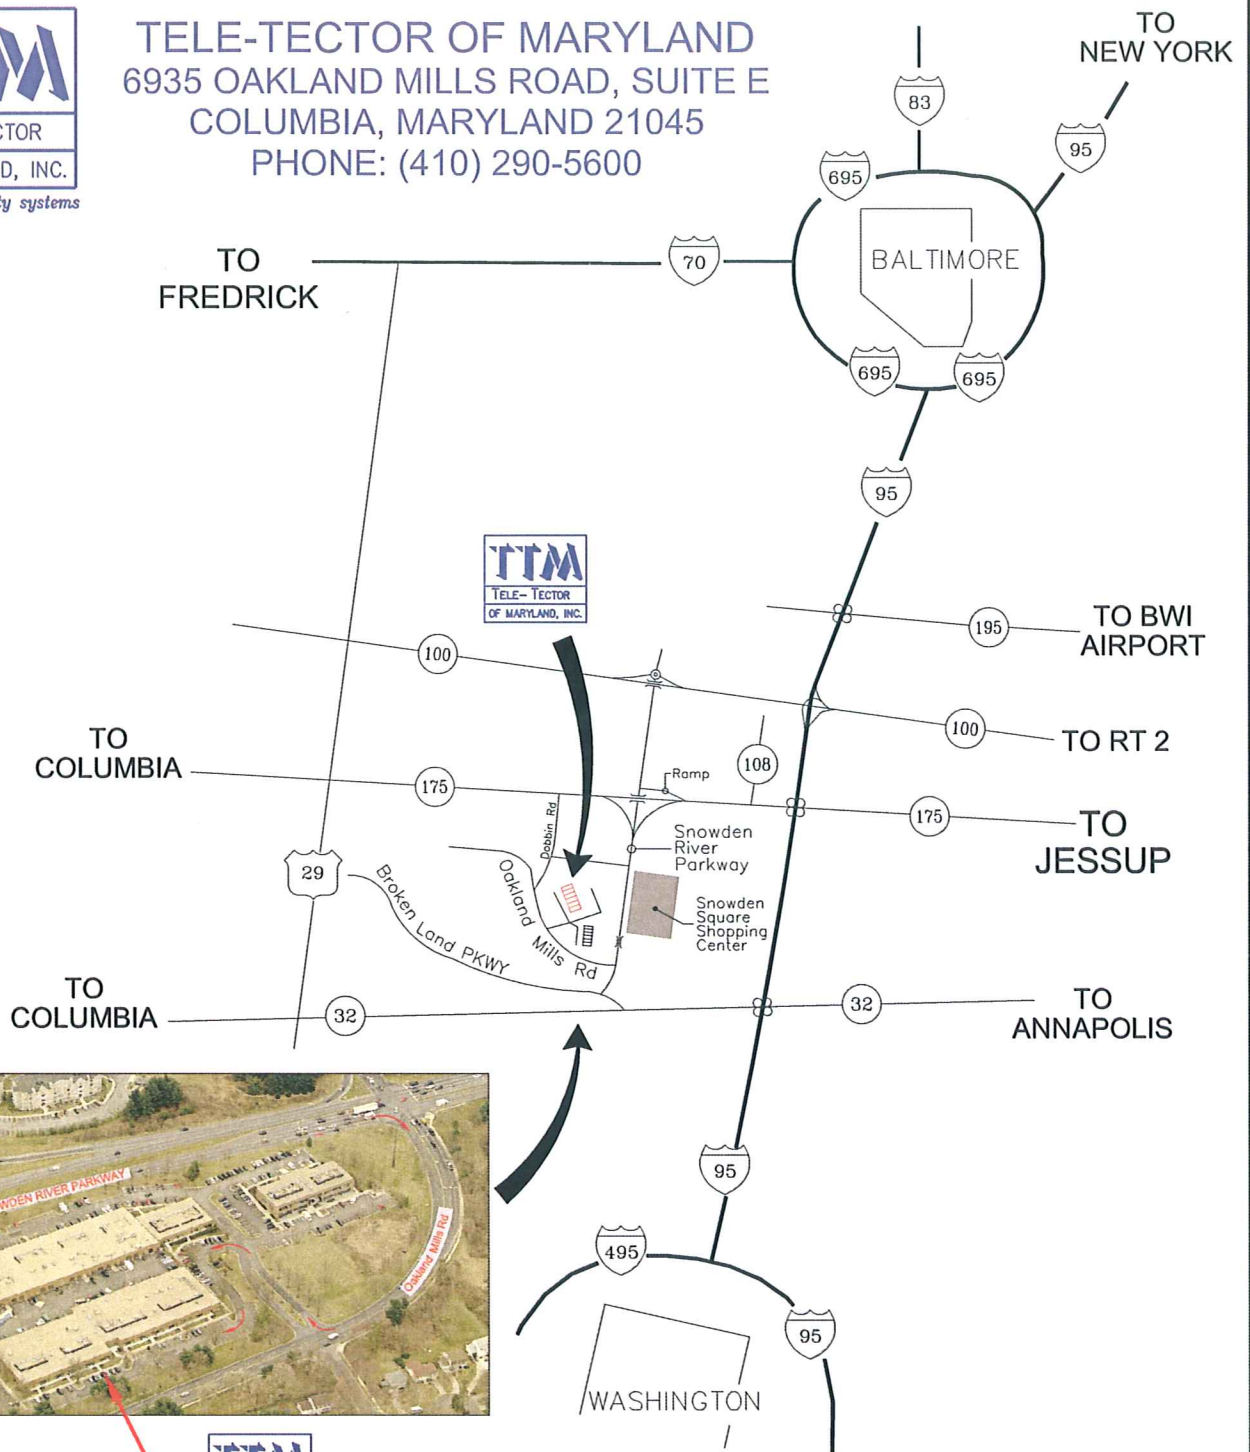

**TELE-TECTOR OF MARYLAND**  
 6935 OAKLAND MILLS ROAD, SUITE E  
 COLUMBIA, MARYLAND 21045  
 PHONE: (410) 290-5600

**TTM**  
 TELE-TECTOR  
 OF MARYLAND, INC. SUITE "E"

- TAKE 95 NORTH OR SOUTH TO ROUTE 175 WEST (COLUMBIA).
- TURN RIGHT ONTO RAMP TO SNOWDEN RIVER PARKWAY.
- MAKE LEFT AT LIGHT ONTO SNOWDEN RIVER PARKWAY.
- FOLLOW SNOWDEN RIVER APPROX. 1 MILE TO OAKLAND MILLS ROAD.
- RIGHT AT LIGHT ON OAKLAND MILLS RD.
- 1ST RIGHT INTO SNOWDEN CENTER.
- TTM IS LOCATED IN FIRST SET OF BUILDINGS ON LEFT.
- SUITE "E"